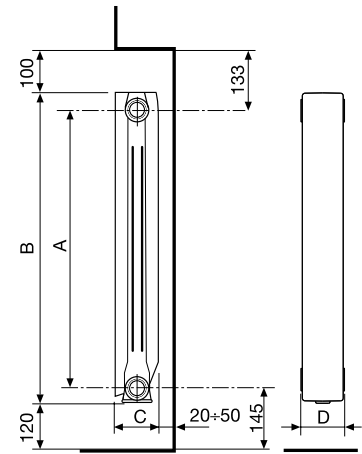

Low thermal inertia

Low water content

Versatility

Easy to stock and install

Maximum working pressure

3 international patents

<b>Standard supply</b>	800: from 3 to 10 sections 700: from 3 to 12 sections 600/500: from 3 to 14 sections "Fondital logo" from 6 sections
<b>Colours</b>	PURE WHITE RAL 9010
<b>Maximum working pressure</b>	16 bar
<b>Test pressure</b>	24 bar

Model	Heat output					
	$\Delta T$ 20	$\Delta T$ 30	$\Delta T$ 40	$\Delta T$ 50	$\Delta T$ 60	$\Delta T$ 70
	W/sect.	W/sect.	W/sect.	W/sect.	W/sect.	W/sect.
500/80	30,5	51,3	74,2	98,8	124,8	152,2
600/80	34,7	58,6	85,1	113,5	143,7	175,5
700/80	39,7	67,2	97,6	130,4	165,3	201,9
800/80	44,0	74,5	108,2	144,7	183,3	224,0

MEASURES EXPRESSED IN MILLIMETRES

Model	Code	Depth	Height	Centre distance	Length	Connection diameters	Water capacity	Exponent	Coefficient
		(C) mm	(B) mm	(A) mm	(D) mm	inches	litres/sect.	n	Km
500/80	V617134	77	557	500	80	G1	0,25	1,2833	0,6524
600/80	V617144	77	657	600	80	G1	0,28	1,2935	0,7203
700/80	V617154	77	757	700	80	G1	0,39	1,2993	0,8088
800/80	V617164	77	857	800	80	G1	0,44	1,2995	0,8966