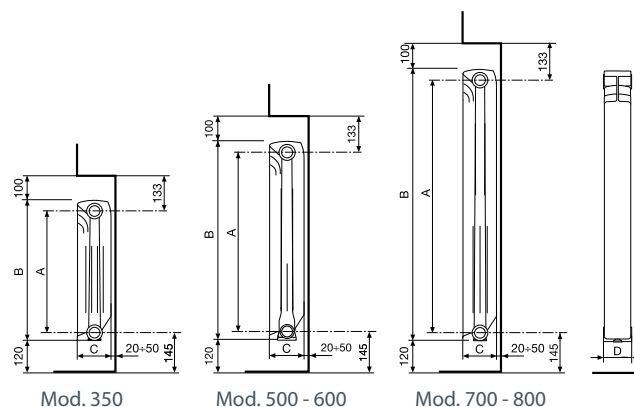

3 international patents

CE₁₅
Mod.
350/700/800

CE₁₈
Mod. 500

CE₁₉
Mod. 600

Standard supply	800: from 3 to 10 sections 700: from 3 to 12 sections 600/500/350: from 3 to 14 sections "Fondital logo" from 6 sections
Colours	PURE WHITE RAL 9010
Maximum working pressure	16 bar
Test pressure	24 bar

Model	Heat output					
	ΔT 20	ΔT 30	ΔT 40	ΔT 50	ΔT 60	ΔT 70
	W/sect.	W/sect.	W/sect.	W/sect.	W/sect.	W/sect.
350/100	28,0	47,3	68,6	91,5	115,8	141,3
500/100	35,4	59,5	86,0	114,5	144,6	176,2
600/100	40,7	68,9	100,0	133,5	169,1	206,4
700/100	45,6	77,1	112,0	149,5	189,4	231,3
800/100	50,1	85,2	124,0	166,0	210,7	257,7

MEASURES EXPRESSED IN MILLIMETRES

Model	Code	Depth	Height	Centre distance	Length	Connection diameters	Water capacity	Exponent	Coefficient
		(C) mm	(B) mm	(A) mm	(D) mm	inches	litres/sect.	n	Km
350/100	V680014	97	407	350	80	G1	0,21	1,2910	0,5865
500/100	V710034	97	556	500	80	G1	0,26	1,2823	0,7588
600/100	V710044	97	657	600	80	G1	0,29	1,2953	0,8410
700/100	V666054	97	757	700	80	G1	0,39	1,2970	0,9358
800/100	V666064	97	857	800	80	G1	0,43	1,3070	0,9992