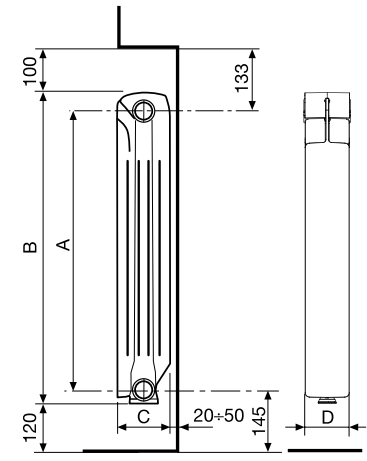

Low thermal inertia

Low water content

Versatility

Easy to stock and install

Maximum working pressure

3 international patents

Standard supply	800: from 3 to 10 sections 700: from 3 to 12 sections 600/500/350: from 3 to 14 sections "Fondital logo" from 6 sections
Colours	PURE WHITE RAL 9010
Maximum working pressure	16 bar
Test pressure	24 bar

Model	Heat output					
	ΔT 20	ΔT 30	ΔT 40	ΔT 50	ΔT 60	ΔT 70
	W/sect.	W/sect.	W/sect.	W/sect.	W/sect.	W/sect.
350/100	28,3	47,2	67,9	89,9	113,1	137,3
500/100	38,0	64,1	92,8	123,8	156,5	190,9
600/100	43,7	74,0	107,5	143,6	182,0	222,3
700/100	49,0	83,1	120,7	161,3	204,5	249,8
800/100	53,6	91,1	132,7	177,7	225,6	276,0

MEASURES EXPRESSED IN MILLIMETRES

Model	Code	Depth	Height	Centre distance	Length	Connection diameters	Water capacity	Exponent	Coefficient
		(C) mm	(B) mm	(A) mm	(D) mm	inches	litres/sect.	n	Km
350/100	V690014	97	407	350	80	G1	0,20	1,2598	0,6506
500/100	V690034	97	558	500	80	G1	0,26	1,2890	0,7991
600/100	V690044	97	658	600	80	G1	0,31	1,2981	0,8950
700/100	V690054	97	758	700	80	G1	0,36	1,2998	0,9986
800/100	V690064	97	858	800	80	G1	0,39	1,3085	1,0635