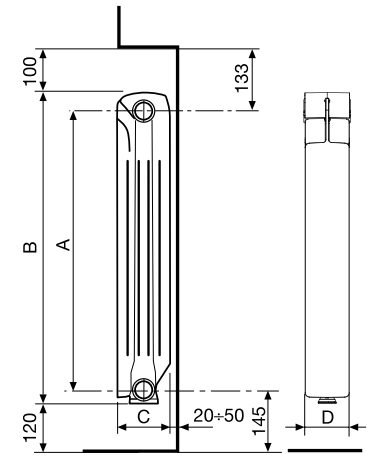

# Aleternum® B4

Low thermal inertia

Low water content

Versatility

16 bar Maximum working pressure

4 international patents

ALETERNUM TREATMENT

<b>Standard supply</b>	800: from 3 to 10 sections 700: from 3 to 12 sections 600/500/350: from 3 to 14 sections
<b>Colours</b>	PURE WHITE RAL 9010
<b>Maximum working pressure</b>	16 bar
<b>Test pressure</b>	24 bar
<b>Aleternum treatment</b>	Supplied as standard

MEASURES EXPRESSED IN MILLIMETRES

Model	Code	Depth	Height	Centre distance	Length	Connection diameters	Water capacity	Exponent	Coefficient
		(C) mm	(B) mm	(A) mm	(D) mm	inches	litres/sect.	n	Km
<b>350/100</b>	V701014	97	407	350	80	G1	0,20	1,2598	0,6506
<b>500/100</b>	V701034	97	558	500	80	G1	0,26	1,2890	0,7991
<b>600/100</b>	V701044	97	658	600	80	G1	0,31	1,2981	0,8950
<b>700/100</b>	V701054	97	758	700	80	G1	0,36	1,2998	0,9986
<b>800/100</b>	V701064	97	858	800	80	G1	0,39	1,3085	1,0635